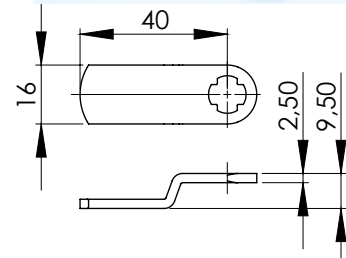

Suitable for all door thicknesses up to a maximum of 19 mm

Cams

Cam, straight
40 mm

Article-No. 7-1-1400

Cam, cranked 4 mm
40 mm

Article-No. 7-1-1404

Cam, cranked 7 mm
40 mm

Article-No. 7-1-1407