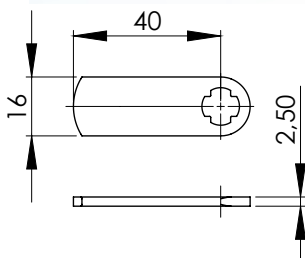

BeCode evo+

BeCode Evo+

Base black: RAL 790-M
Ring silver: RAL 110-M

Article-No. 7-1-0200

Advantages at a glance:

- with integrated cam lock
- installation possible for metal and for wooden doors
- quick and easy operation / time savings
- no key or transponder required
- more than 1 million UserCode variations
- more than 10 billion MasterCode variations
- wireless installation
- abort function for incorrect code entry
- no external programming devices needed
- can be used right/left hand

Suitable for all door thicknesses up to a maximum of 19 mm

Cams

Cam, straight
40 mm

Article-No. 7-1-1400

Cam, cranked 4 mm
40 mm

Article-No. 7-1-1404

Cam, cranked 7 mm
40 mm

Article-No. 7-1-1407