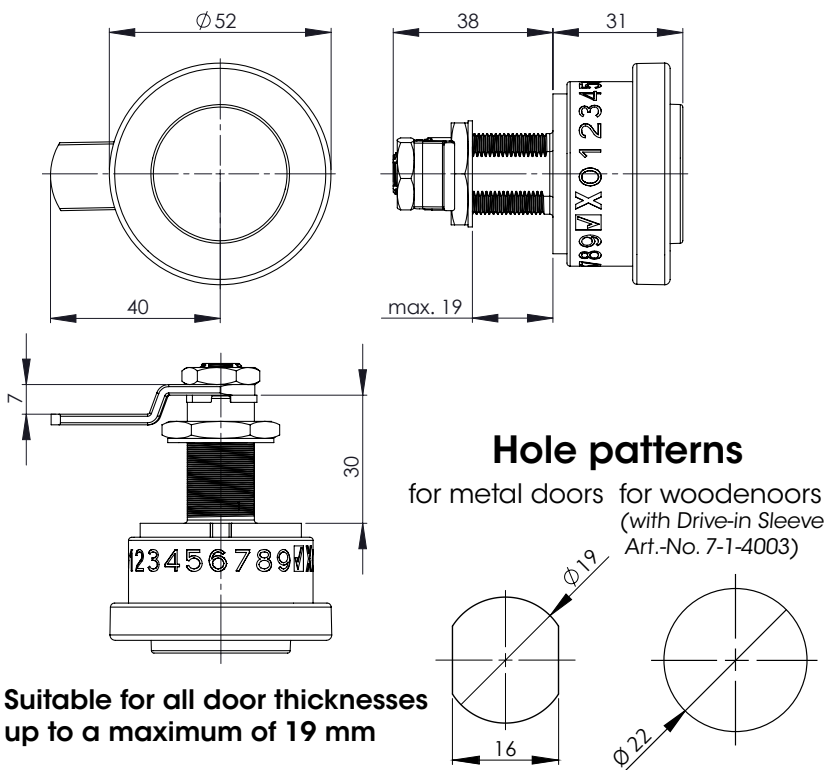

BeCode evo+

BeCode Evo+

Base black: RAL 790-M
Ring silver: RAL 110-M

Article-No. 7-1-0200

Advantages at a glance:

- with integrated cam lock
- installation possible for metal and for wooden doors
- quick and easy operation / time savings
- no key or transponder required
- more than 1 million UserCode variations
- more than 10 billion MasterCode variations
- wireless installation
- abort function for incorrect code entry
- no external programming devices needed
- can be used right/left hand

Suitable for all door thicknesses up to a maximum of 19 mm

Cams

Cam, straight
40 mm

Article-No. 7-1-1400

Cam, cranked 4 mm
40 mm

Article-No. 7-1-1404

Cam, cranked 7 mm
40 mm

Article-No. 7-1-1407