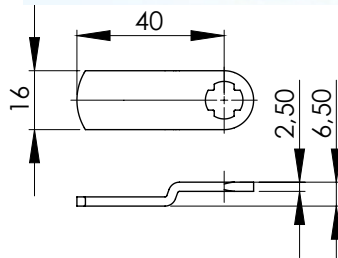

BeCode evo+

BeCode Evo+

Base black: RAL 790-M
Ring silver: RAL 110-M

Article-No. 7-1-0200

Advantages at a glance:

- with integrated cam lock
- installation possible for metal and for wooden doors
- quick and easy operation / time savings
- no key or transponder required
- more than 1 million UserCode variations
- more than 10 billion MasterCode variations
- wireless installation
- abort function for incorrect code entry
- no external programming devices needed
- can be used right/left hand

Suitable for all door thicknesses up to a maximum of 19 mm

Cams

Cam, straight
40 mm

Article-No. 7-1-1400

Cam, cranked 4 mm
40 mm

Article-No. 7-1-1404

Cam, cranked 7 mm
40 mm

Article-No. 7-1-1407