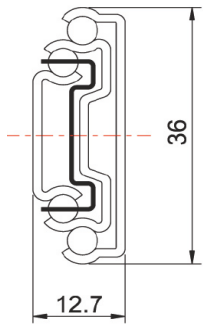

BALL BEARING SLIDES 36SC194 Soft Closing

Version V16.1

t=1.2mm

Basic Type

- Side mounted
- Full extension
- 32mm hole system
- Non handed
- Soft closing, oil damper, soft travel 35mm
- Latch release disconnect
- Material: Steel
- Finish: ZP
- Length: 300 - 500mm

Options

- Bayonets
- Brackets
- Customized hole patterns
- Customized length
- RoHS compliant

Item No.	Slide Length A(mm)	Slide Travel B(mm)	C(mm)	D(mm)	E(mm)	F(mm)
36SC194-300	300	244	96	-	-	-
36SC194-350	350	335	128	-	-	128
36SC194-400	400	403	128	-	-	192
36SC194-450	450	453	128	320	-	224
36SC194-500	500	503	128	192	352	288