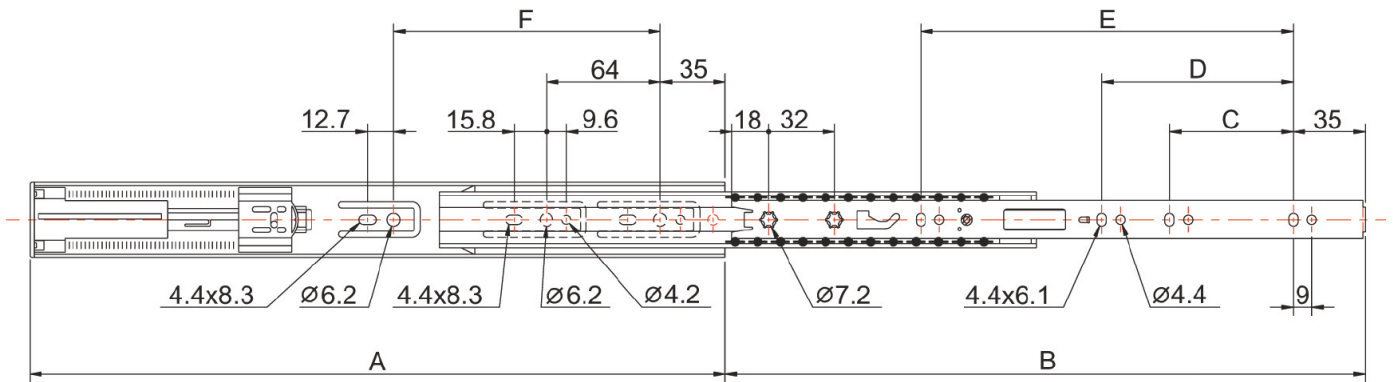

BALL BEARING SLIDES 36SC194 Soft Closing

Version V16.1

t=1.2mm

Basic Type

- Side mounted
- Full extension
- 32mm hole system
- Non handed
- Soft closing, oil damper, soft travel 35mm
- Latch release disconnect
- Material: Steel
- Finish: ZP
- Length: 300 - 500mm

Options

- Bayonets
- Brackets
- Customized hole patterns
- Customized length
- RoHS compliant

Item No.	Slide Length A(mm)	Slide Travel B(mm)	C(mm)	D(mm)	E(mm)	F(mm)
36SC194-300	300	244	96	-	-	-
36SC194-350	350	335	128	-	-	128
36SC194-400	400	403	128	-	-	192
36SC194-450	450	453	128	320	-	224
36SC194-500	500	503	128	192	352	288