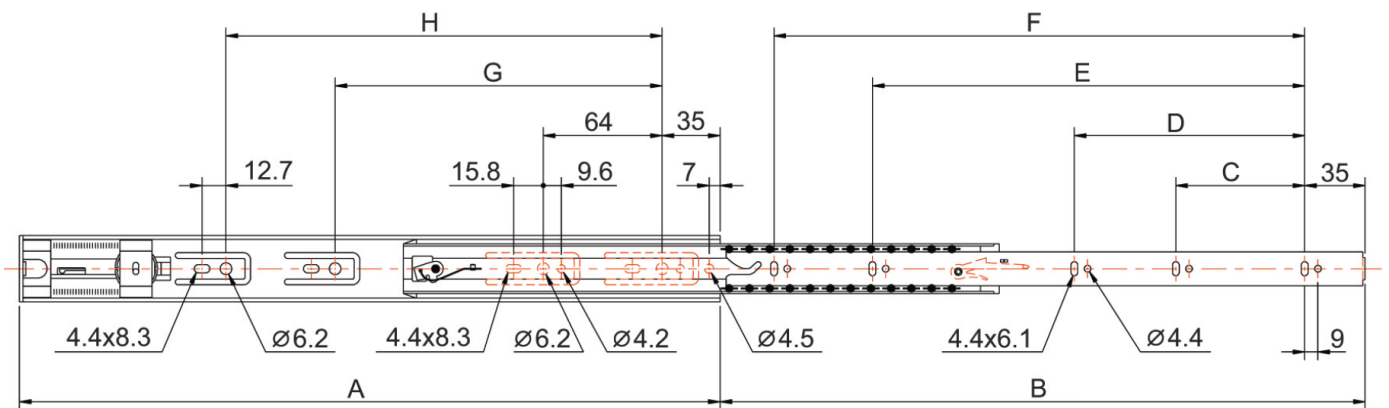

BALL BEARING SLIDES

36SC196

IM and MM blocked with Self Closing

Version V16.1

t=1.2mm

Basic Type

- Side mounted
- Full extension
- 32mm hole system
- Non handed
- Inner member and middle member can be blocked
- Adjustable side space tabs
- Detent in
- Lever disconnect
- Material: Steel
- Finish: ZP
- Length: 350 - 600mm

Options

- Bayonets
- Brackets
- Customized hole patterns
- Customized length
- RoHS compliant

Item No.	Slide Length A(mm)	Slide Travel B(mm)	C(mm)	D(mm)	E(mm)	F(mm)	G(mm)	H(mm)
36SC196-350	350	353	272	-	-	-	192	-
36SC196-400	400	403	128	320	-	-	224	-
36SC196-450	450	453	128	320	368	-	288	-
36SC196-500	500	503	128	352	416	-	288	336
36SC196-550	550	553	128	224	416	472	288	384
36SC196-600	600	603	128	224	416	512	320	448