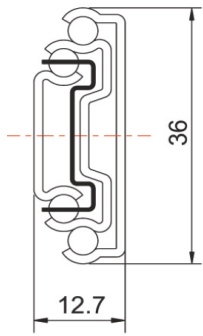

BALL BEARING SLIDES

36SC196

IM and MM blocked with Self Closing

Version V16.1

t=1.2mm

Basic Type

- Side mounted
- Full extension
- 32mm hole system
- Non handed
- Inner member and middle member can be blocked
- Adjustable side space tabs
- Detent in
- Lever disconnect
- Material: Steel
- Finish: ZP
- Length: 350 - 600mm

Options

- Bayonets
- Brackets
- Customized hole patterns
- Customized length
- RoHS compliant

Item No.	Slide Length A(mm)	Slide Travel B(mm)	C(mm)	D(mm)	E(mm)	F(mm)	G(mm)	H(mm)
36SC196-350	350	353	272	-	-	-	192	-
36SC196-400	400	403	128	320	-	-	224	-
36SC196-450	450	453	128	320	368	-	288	-
36SC196-500	500	503	128	352	416	-	288	336
36SC196-550	550	553	128	224	416	472	288	384
36SC196-600	600	603	128	224	416	512	320	448