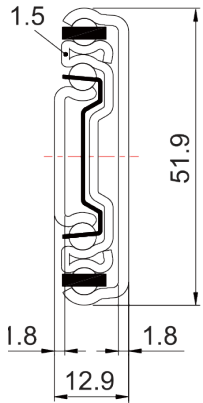

## BALL BEARING SLIDES 52SC177 SOFT CLOSING

Version V16.1

### Basic Type

- Side mounted
- Full extension
- Soft closing, Zimmer air damper
- 32mm hole-system
- Non handed
- Lever Disconnect
- Material: Steel
- Finish: ZP
- Length: 400 - 700mm

### Options

- Bayonets
- Brackets
- Customized hole patterns
- Customized length
- RoHS compliant

Item No.	Slide Length A(mm)	Slide Travel B(mm)	C(mm)	D(mm)	E(mm)	F(mm)	G(mm)
52SC177-400	400	400	96	192	-	160	-
52SC177-450	450	450	128	192	16	224	-
52SC177-500	500	500	128	224	16	256	-
52SC177-550	550	550	160	256	16	224	320
52SC177-600	600	600	192	256	16	224	352
52SC177-650	650	650	192	320	16	224	416
52SC177-700	700	700	224	320	16	224	416