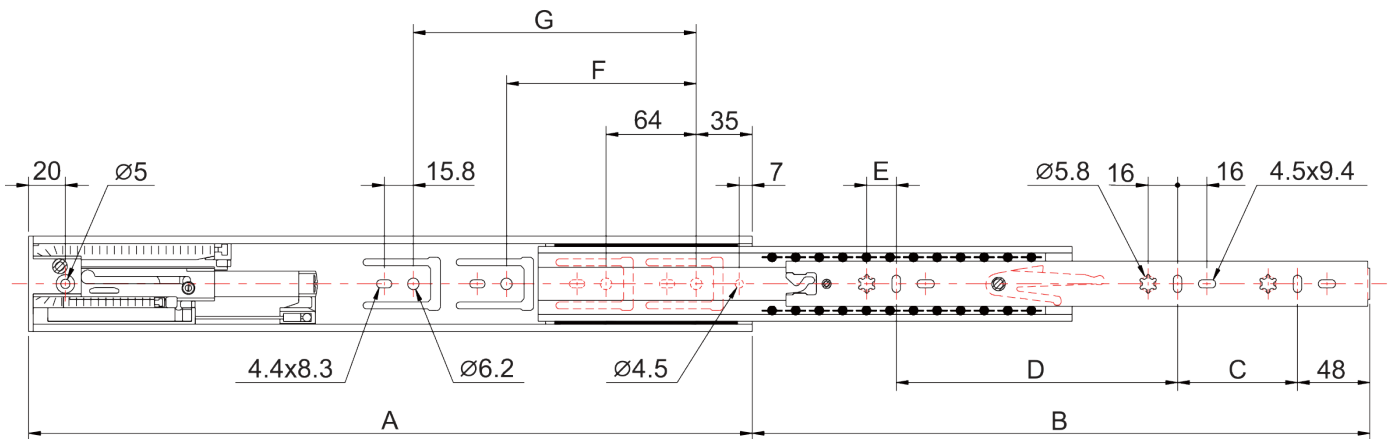

## BALL BEARING SLIDES 52SC177 SOFT CLOSING

Version V16.1

### Basic Type

- Side mounted
- Full extension
- Soft closing, Zimmer air damper
- 32mm hole-system
- Non handed
- Lever Disconnect
- Material: Steel
- Finish: ZP
- Length: 400 - 700mm

### Options

- Bayonets
- Brackets
- Customized hole patterns
- Customized length
- RoHS compliant

Item No.	Slide Length A(mm)	Slide Travel B(mm)	C(mm)	D(mm)	E(mm)	F(mm)	G(mm)
52SC177-400	400	400	96	192	-	160	-
52SC177-450	450	450	128	192	16	224	-
52SC177-500	500	500	128	224	16	256	-
52SC177-550	550	550	160	256	16	224	320
52SC177-600	600	600	192	256	16	224	352
52SC177-650	650	650	192	320	16	224	416
52SC177-700	700	700	224	320	16	224	416