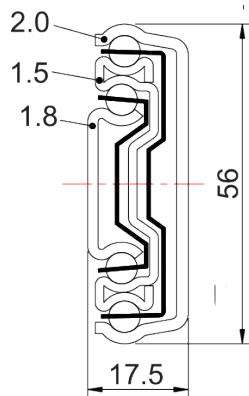

BALL BEARING SLIDES 56SC130

Version V16.1

Basic Type

- Side mounted
- Full extension
- 32mm hole-system
- Non handed
- Lever Disconnect
- Material: Steel
- Finish: ZP
- Length: 400 - 700mm

Options

- Bayonets
- Brackets
- Customized hole patterns
- Customized length
- RoHS compliant
- Maximum length 1500mm

	Slide Length A(mm)	Slide Travel B(mm)	C(mm)	D(mm)	E(mm)	F(mm)
56SC130-400	400	400	128	128	320	-
56SC130-450	450	450	160	160	352	-
56SC130-500	500	500	192	160	384	-
56SC130-550	550	550	224	192	448	-
56SC130-600	600	600	224	224	480	-
56SC130-650	650	650	256	256	352	544
56SC130-700	700	700	256	288	352	576