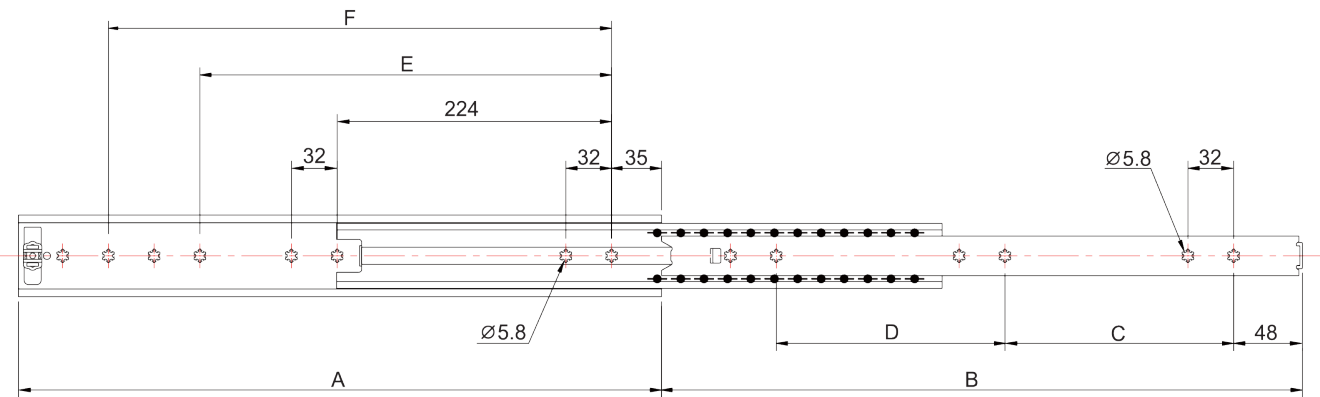

BALL BEARING SLIDES 56SC130

Version V16.1

Basic Type

- Side mounted
- Full extension
- 32mm hole-system
- Non handed
- Lever Disconnect
- Material: Steel
- Finish: ZP
- Length: 400 - 700mm

Options

- Bayonets
- Brackets
- Customized hole patterns
- Customized length
- RoHS compliant
- Maximum length 1500mm

	Slide Length A(mm)	Slide Travel B(mm)	C(mm)	D(mm)	E(mm)	F(mm)
56SC130-400	400	400	128	128	320	-
56SC130-450	450	450	160	160	352	-
56SC130-500	500	500	192	160	384	-
56SC130-550	550	550	224	192	448	-
56SC130-600	600	600	224	224	480	-
56SC130-650	650	650	256	256	352	544
56SC130-700	700	700	256	288	352	576